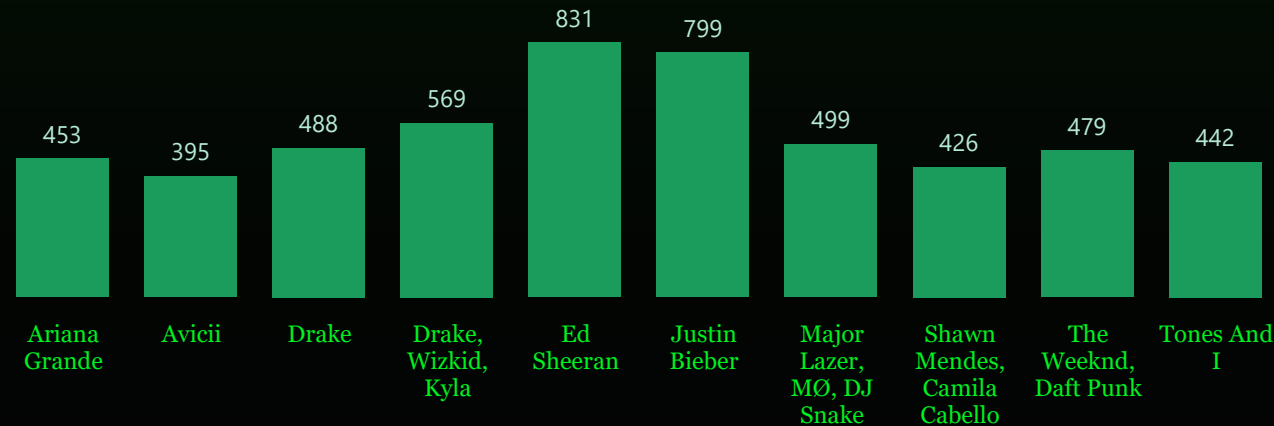

Urban

ACCIDENT REPORTED
308K

AVERAGE SPEED
38.87

Police_Force	Sum of CT
Devon and Cornwall	8804
Greater Manchester	11954
Hampshire	9492
Kent	9995
Lancashire	9143
Metropolitan Police	46789
Sussex	8548
Thames Valley	11483
West Midlands	13509
West Yorkshire	12016

SPOTIFY DATA ANALYSIS

NUMBER OF ARTISTS
50K

TOTAL NUMBER OF GENRES
5M

NUMBER OF DISTINCT GENRES
24K

TOTAL DURATION

NUMBER OF STREAMS

TOP 10 ARTISTS-SONGS COUNT

TOP 10 GENRES

TOTAL STREAMS

ARTISTS

NUMBER OF ARTISTS

1.13M

FOLLOWERS

11.88bn

TOTAL NUMBER OF GENRES

49.15K

TOP ARTISTS WITH FOLLOWERS

TOP GENRES

POPULARITY

TRACKS

NUMBER OF ARTISTS

113.87K

NUMBER OF SONGS

435K