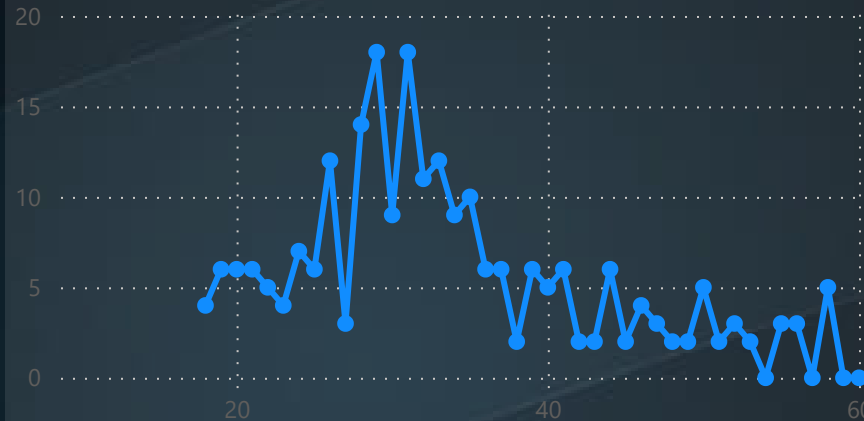

16.12%

AVG AGE

37

AVG SALARY

6.50K

AVG YEARS

7.01

ATTRITION BY EDUCATION

ATTRITION BY AGE

Male

Female

JobRole	1	2	3	4	Total
Healthcare Representative	2	2	1	4	9
Human Resources	5	2	3	2	12
Laboratory Technician	20	8	21	13	62
Manager	1	2	1	1	5
Manufacturing Director	2	2	4	2	10
Research Director	0	1	1	0	2
Research Scientist	13	10	15	9	47
Sales Executive	16	9	18	14	57
Sales Representative	7	10	9	7	33
Total	66	46	73	52	237