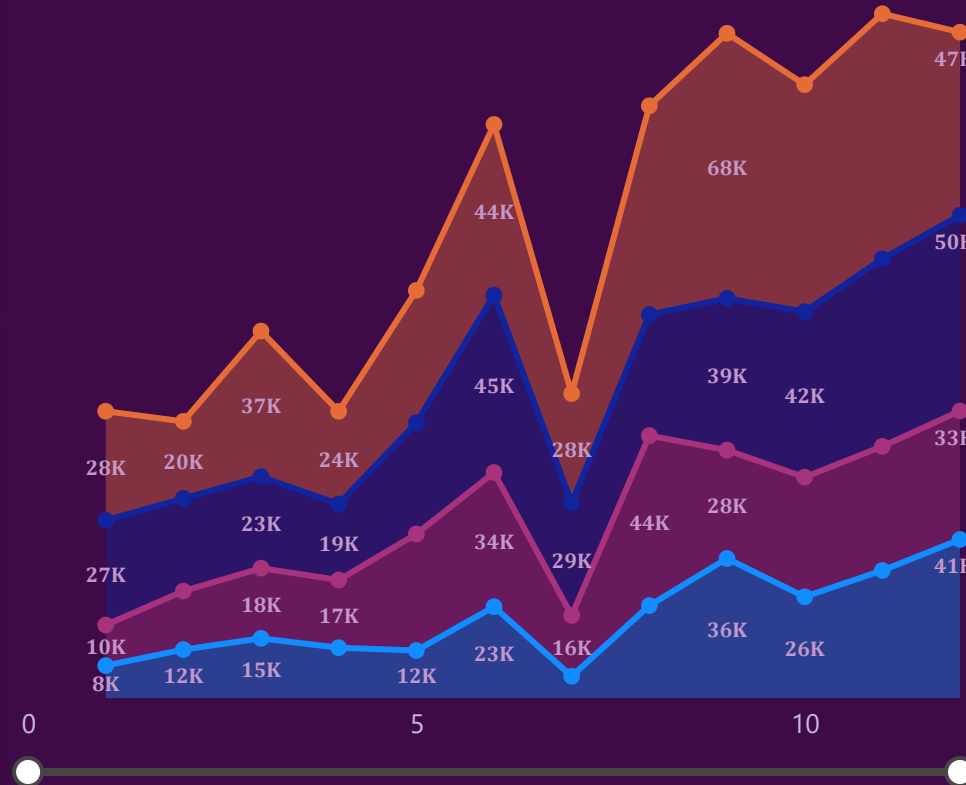

MONTHLY PROFIT

Year 2011 2012 2013 2014