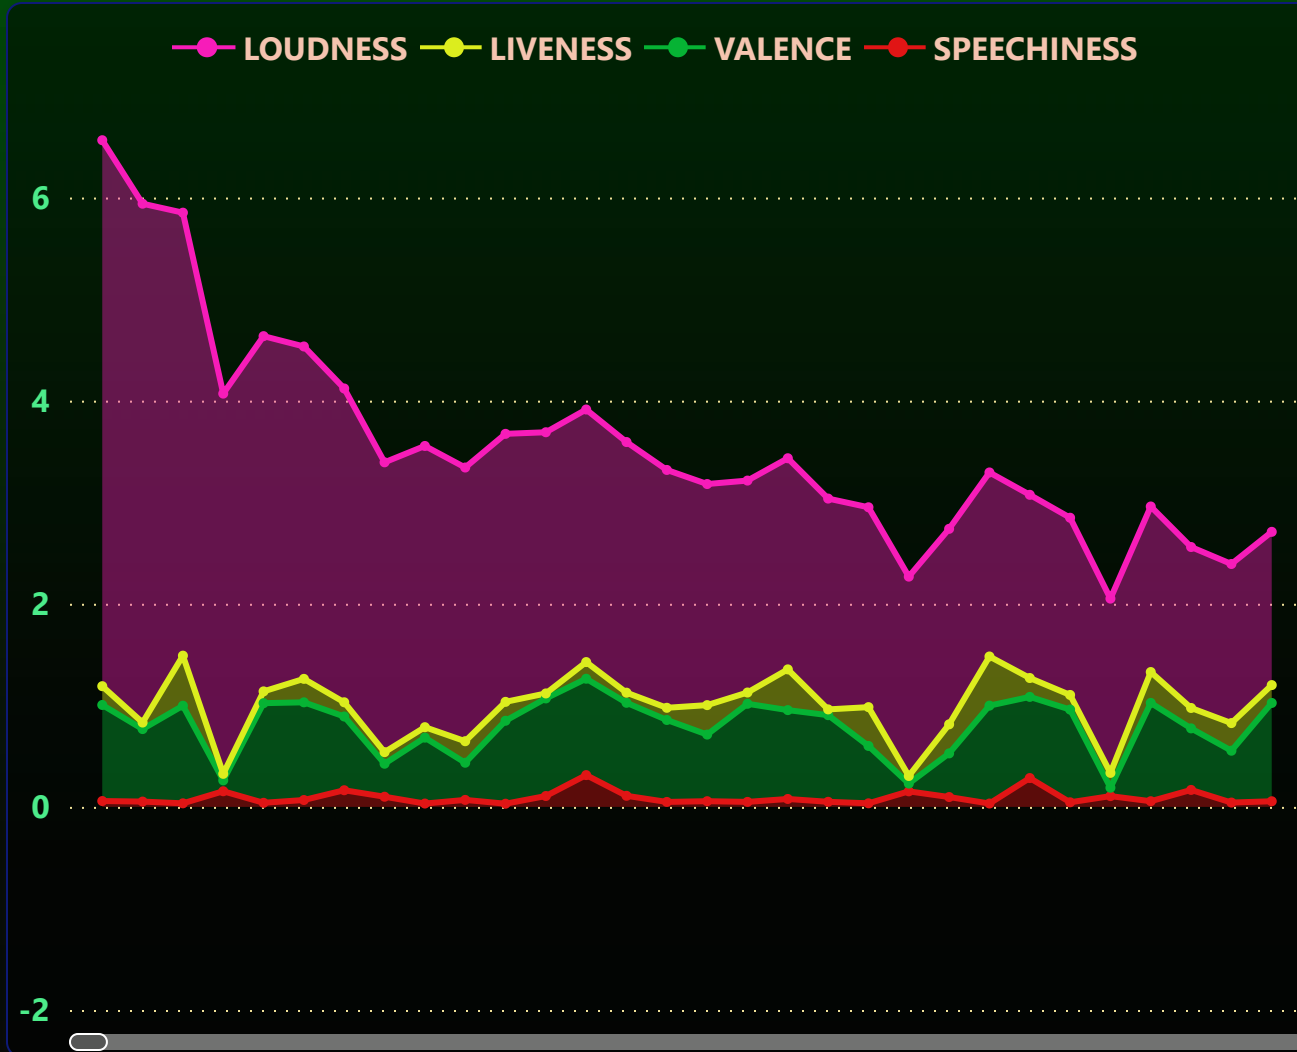

SPOTIFY DATA ANALYSIS

NUMBER OF ARTISTS
50K

TOTAL NUMBER OF GENRES
5M

NUMBER OF DISTINCT GENRES
24K

TOTAL DURATION

NUMBER OF STREAMS

TOP 10 ARTISTS-SONGS COUNT

TOP 10 GENRES

TOTAL STREAMS

ARTISTS

NUMBER OF ARTISTS

1.13M

FOLLOWERS

11.88bn

TOTAL NUMBER OF GENRES

49.15K

TOP ARTISTS WITH FOLLOWERS

TOP GENRES

POPULARITY

TRACKS

NUMBER OF ARTISTS

113.87K

NUMBER OF SONGS

435K

WEATHER DATA ANALYSIS

AVERAGE WIND SPEED

11.51

AVERAGE VISIBILITY

10.00

AVERAGE PRESSURE

1.00K

AVERAGE HUMIDITY