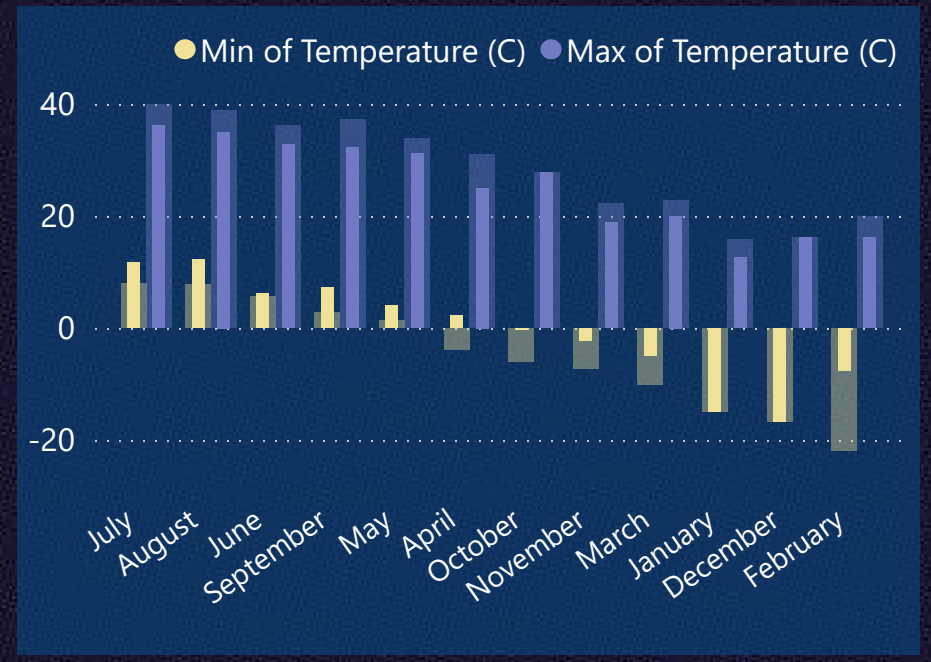

WEATHER DATA ANALYSIS

AVERAGE WIND SPEED

11.51

AVERAGE VISIBILITY

10.00

AVERAGE PRESSURE

1.00K

AVERAGE HUMIDITY

0.71

Monthly Average Humidity