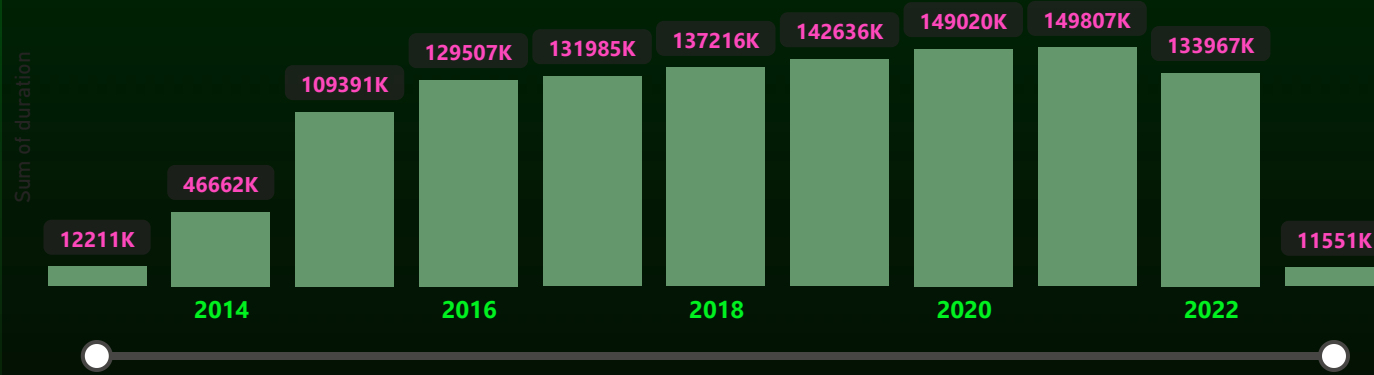

NEW CASES

COVID CASES OF EACH REGION

CASES IN 1 WEEK

COVID CASES OF EVERY COUNTRY

ROAD ACCIDENT DATA ANALYSIS

2021
164K

2022
144K

Rural

Urban

ACCIDENT REPORTED
308K

AVERAGE SPEED
38.87

Police_Force	Sum of CT
Devon and Cornwall	8804
Greater Manchester	11954
Hampshire	9492
Kent	9995
Lancashire	9143
Metropolitan Police	46789
Sussex	8548
Thames Valley	11483
West Midlands	13509
West Yorkshire	12016

SPOTIFY DATA ANALYSIS

NUMBER OF ARTISTS
50K

TOTAL NUMBER OF GENRES
5M

NUMBER OF DISTINCT GENRES
24K

TOTAL DURATION

NUMBER OF STREAMS

TOP 10 ARTISTS-SONGS COUNT

TOP 10 GENRES

TOTAL STREAMS

ARTISTS

NUMBER OF ARTISTS

1.13M

FOLLOWERS

11.88bn

TOTAL NUMBER OF GENRES

49.15K