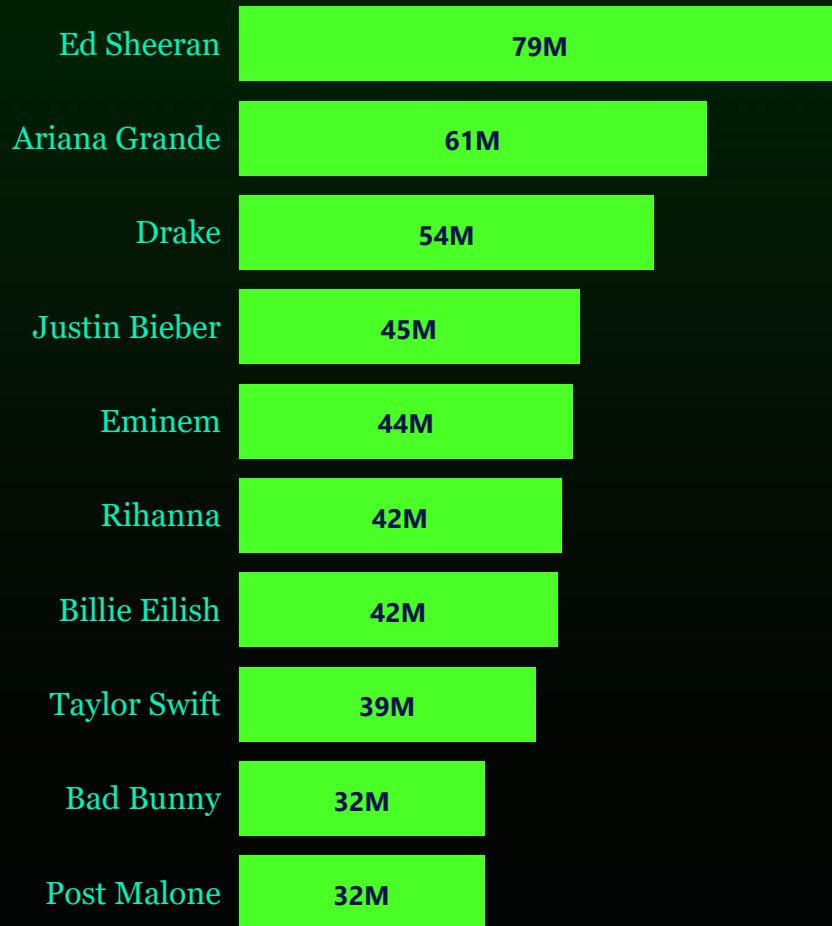

SPOTIFY DATA ANALYSIS

NUMBER OF ARTISTS
50K

TOTAL NUMBER OF GENRES
5M

NUMBER OF DISTINCT GENRES
24K

TOTAL DURATION

NUMBER OF STREAMS

TOP 10 ARTISTS-SONGS COUNT

TOP 10 GENRES

TOTAL STREAMS

ARTISTS

NUMBER OF ARTISTS

1.13M

FOLLOWERS

11.88bn

TOTAL NUMBER OF GENRES

49.15K

TOP ARTISTS WITH FOLLOWERS

TOP GENRES

POPULARITY

TRACKS

NUMBER OF ARTISTS

113.87K

NUMBER OF SONGS

435K