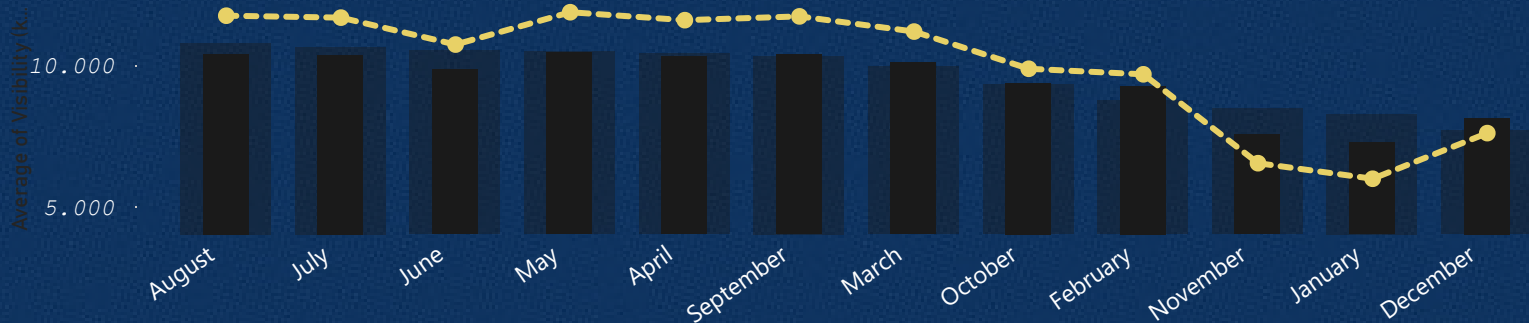

WEATHER DATA ANALYSIS

AVERAGE WIND SPEED

11.51

AVERAGE VISIBILITY

10.00

AVERAGE PRESSURE

1.00K

AVERAGE HUMIDITY

0.71