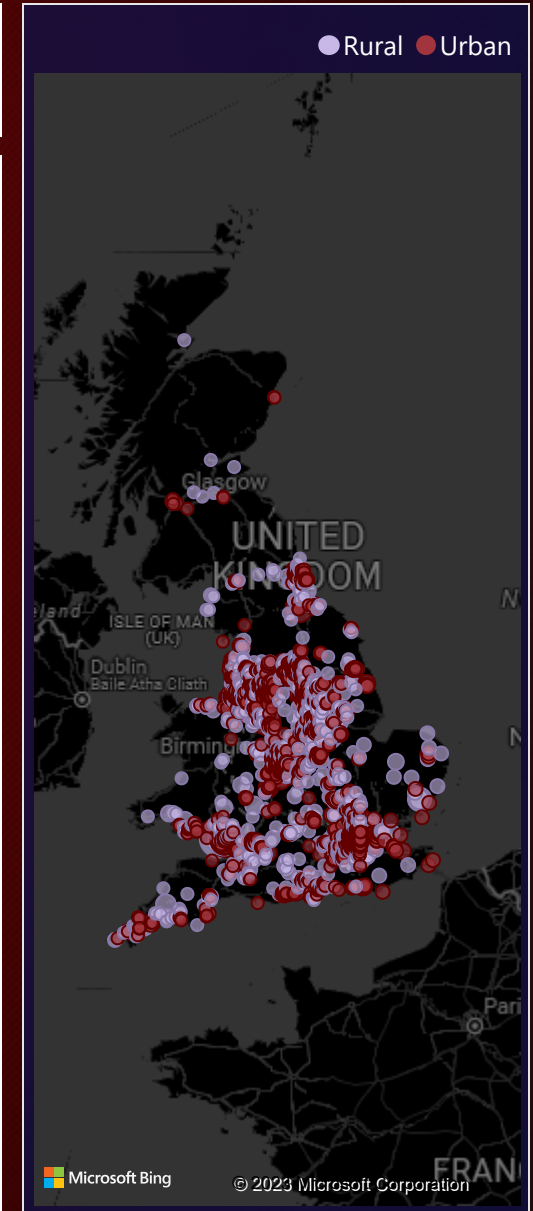

NEW CASES

COVID CASES OF EACH REGION

CASES IN 1 WEEK

COVID CASES OF EVERY COUNTRY

ROAD ACCIDENT DATA ANALYSIS

2021
164K

2022
144K

Rural

Urban

ACCIDENT REPORTED
308K

AVERAGE SPEED
38.87

Police_Force	Sum of CT
Devon and Cornwall	8804
Greater Manchester	11954
Hampshire	9492
Kent	9995
Lancashire	9143
Metropolitan Police	46789
Sussex	8548
Thames Valley	11483
West Midlands	13509
West Yorkshire	12016