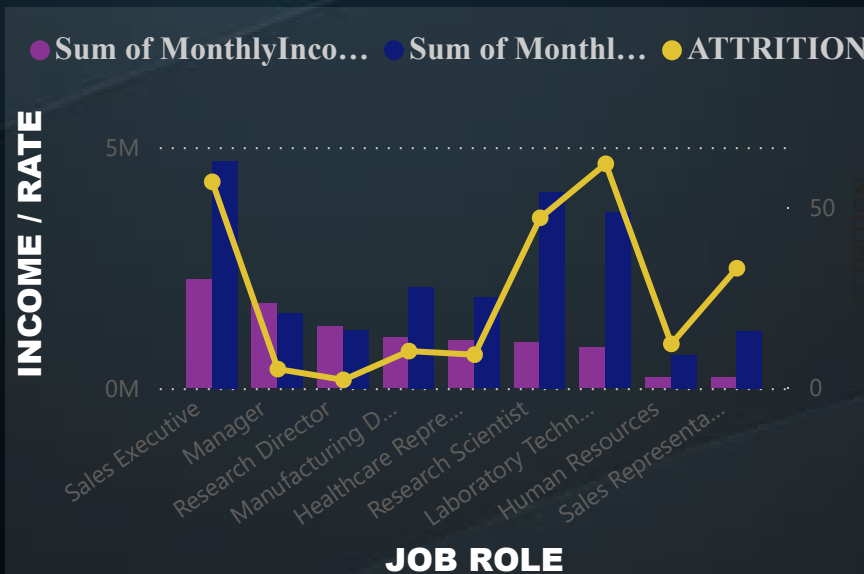

16.12%

AVG AGE

37

AVG SALARY

6.50K

AVG YEARS

7.01

ATTRITION BY EDUCATION

ATTRITION BY AGE

Male

Female

JobRole	1	2	3	4	Total
Healthcare Representative	2	2	1	4	9
Human Resources	5	2	3	2	12
Laboratory Technician	20	8	21	13	62
Manager	1	2	1	1	5
Manufacturing Director	2	2	4	2	10
Research Director	0	1	1	0	2
Research Scientist	13	10	15	9	47
Sales Executive	16	9	18	14	57
Sales Representative	7	10	9	7	33
Total	66	46	73	52	237

SALES BY MONTH

QUANTITY BY MONTH

PROFIT BY MONTH

DEAL SIZE

TOP 5 COUNTRIES - MAX PROFIT

TOP 3 PRODUCTS OF MAX PROFIT

TAX CALCULATOR

TAX CALCULATOR