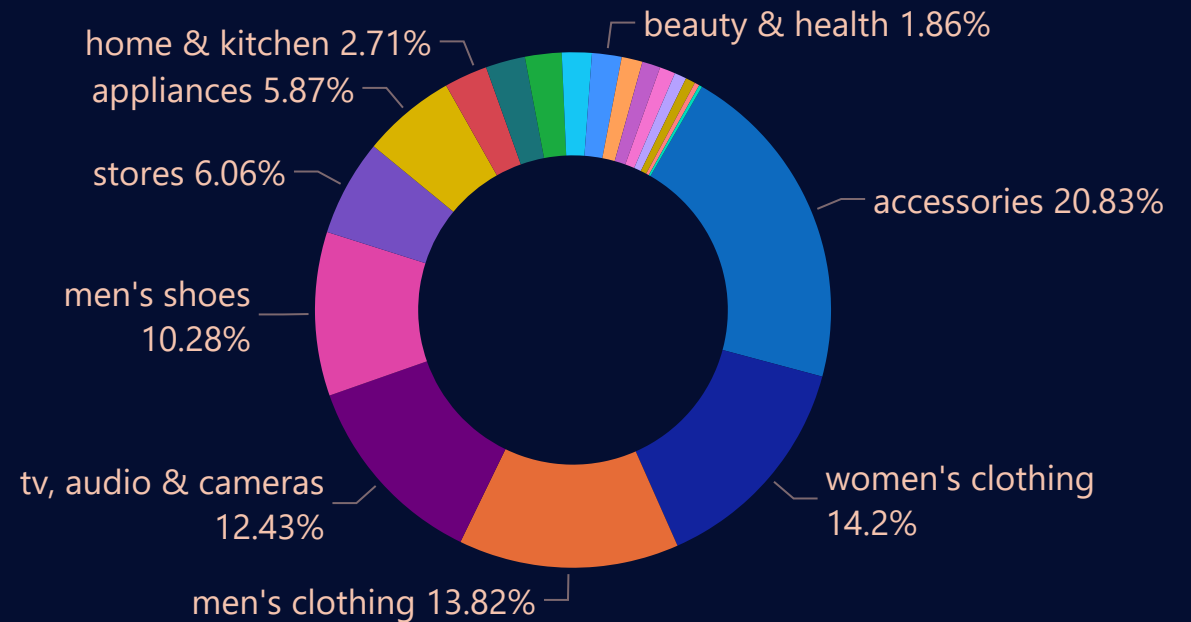

CATEGORIES