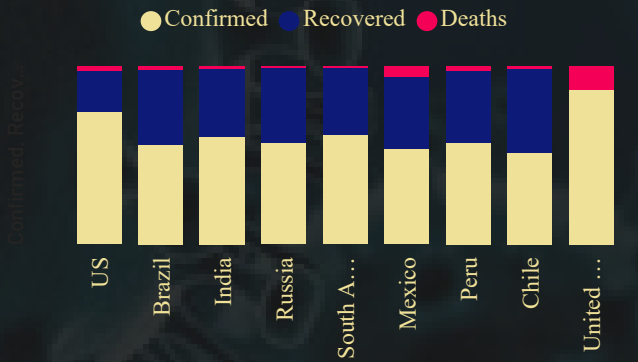

NEW CASES

COVID CASES OF EACH REGION

CASES IN 1 WEEK

COVID CASES OF EVERY COUNTRY

ROAD ACCIDENT DATA ANALYSIS

2021
164K

2022
144K

Rural

Urban

ACCIDENT REPORTED
308K

AVERAGE SPEED
38.87

Police_Force	Sum of CT
Devon and Cornwall	8804
Greater Manchester	11954
Hampshire	9492
Kent	9995
Lancashire	9143
Metropolitan Police	46789
Sussex	8548
Thames Valley	11483
West Midlands	13509
West Yorkshire	12016