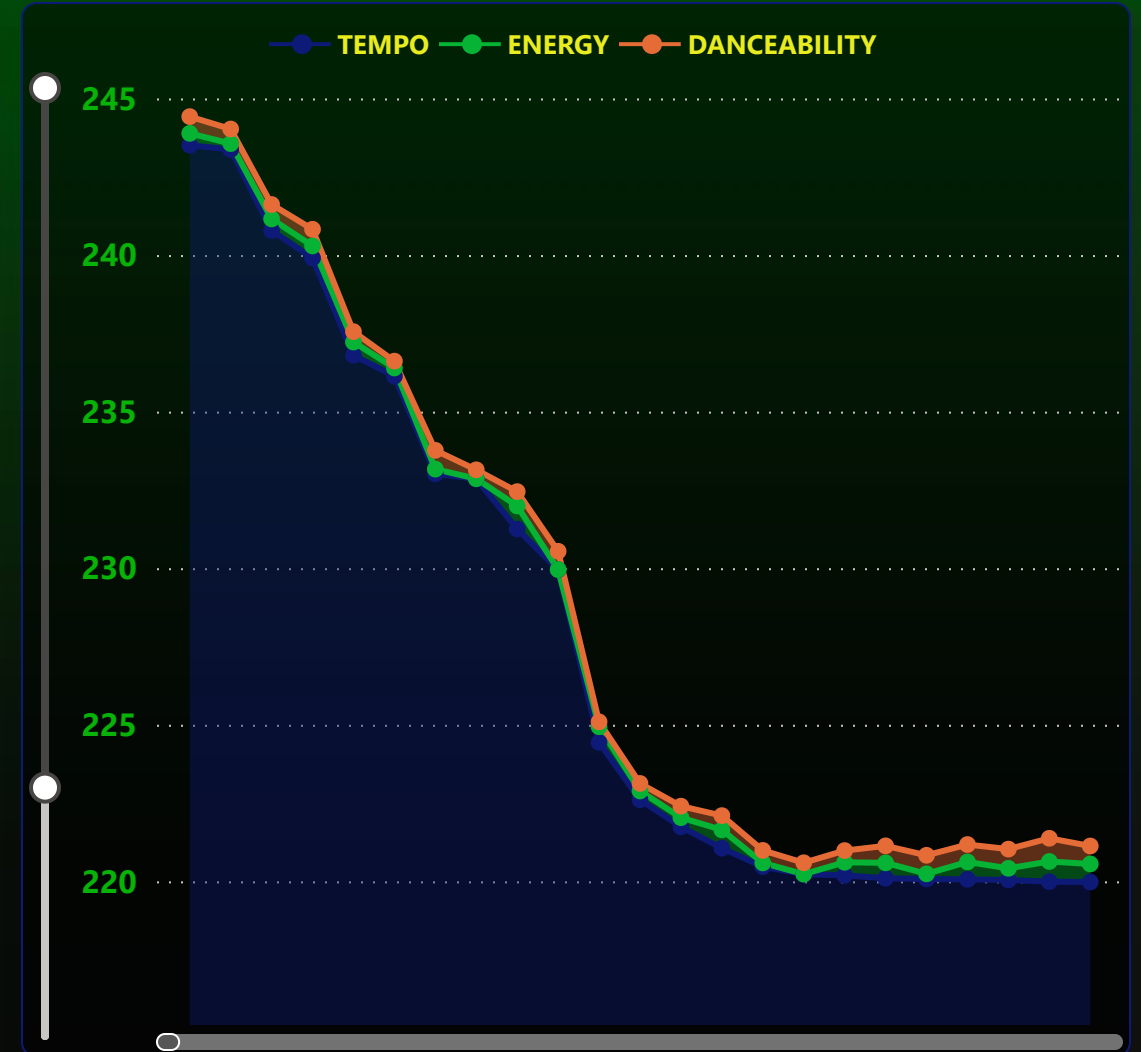

TOP ARTISTS WITH FOLLOWERS

TOP GENRES

POPULARITY

TRACKS

NUMBER OF ARTISTS

113.87K

NUMBER OF SONGS

435K