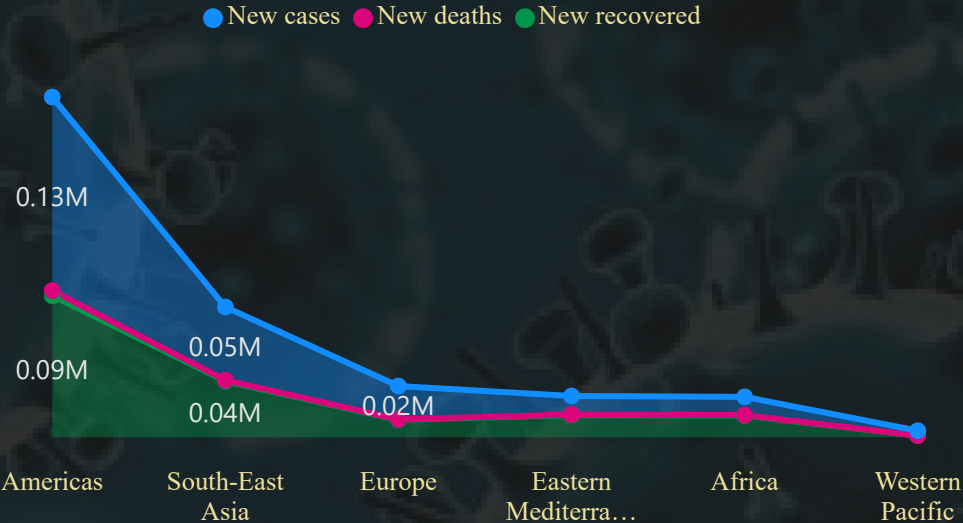

COVID-19 DATA ANALYSIS

CONFIRMED CASES
16M

RECOVERED
9M

DEATHS
654K

ACTIVE CASES
6M

DEATH RATE %
3.02

RECOVERY RATE %
64.82

WHO REGIONS

NEW CASES

COVID CASES OF EACH REGION

CASES IN 1 WEEK

COVID CASES OF EVERY COUNTRY

ROAD ACCIDENT DATA ANALYSIS

2021
164K

2022
144K

Rural