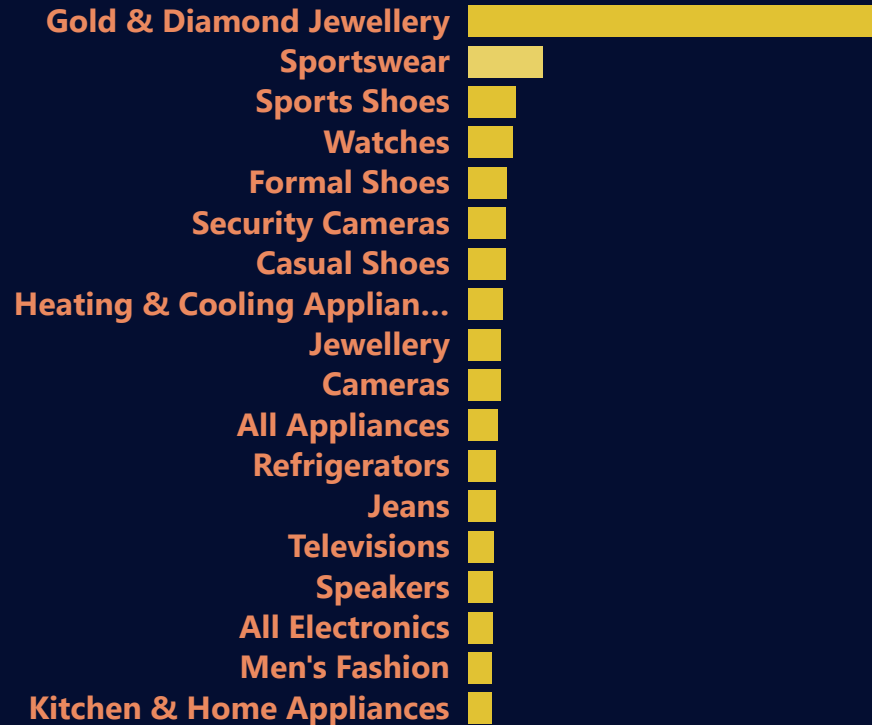

AMAZON SALES DATA ANALYSIS

TOTAL SALES

1,533.380M

SALES COUNT

533.772K

AVERAGE RATING

PRODUCTS

CATEGORIES