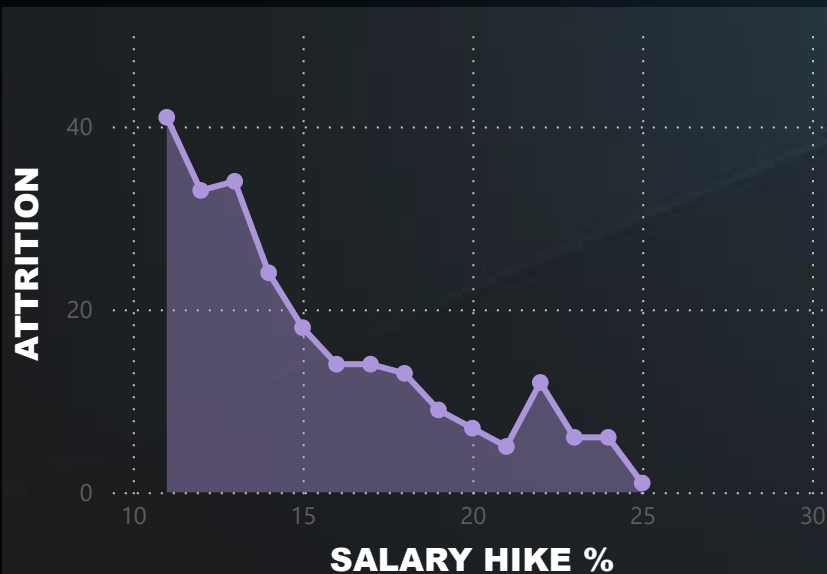

16.12%

AVG AGE

37

AVG SALARY

6.50K

AVG YEARS

7.01

ATTRITION BY EDUCATION

ATTRITION BY AGE

Male

Female

JobRole	1	2	3	4	Total
Healthcare Representative	2	2	1	4	9
Human Resources	5	2	3	2	12
Laboratory Technician	20	8	21	13	62
Manager	1	2	1	1	5
Manufacturing Director	2	2	4	2	10
Research Director	0	1	1	0	2
Research Scientist	13	10	15	9	47
Sales Executive	16	9	18	14	57
Sales Representative	7	10	9	7	33
Total	66	46	73	52	237