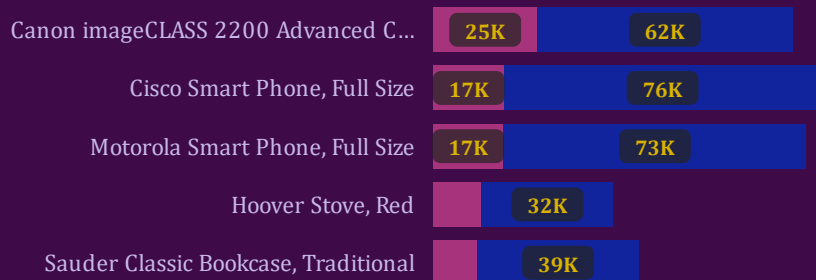

TOP 5 PRODUCTS

PROFIT SALES