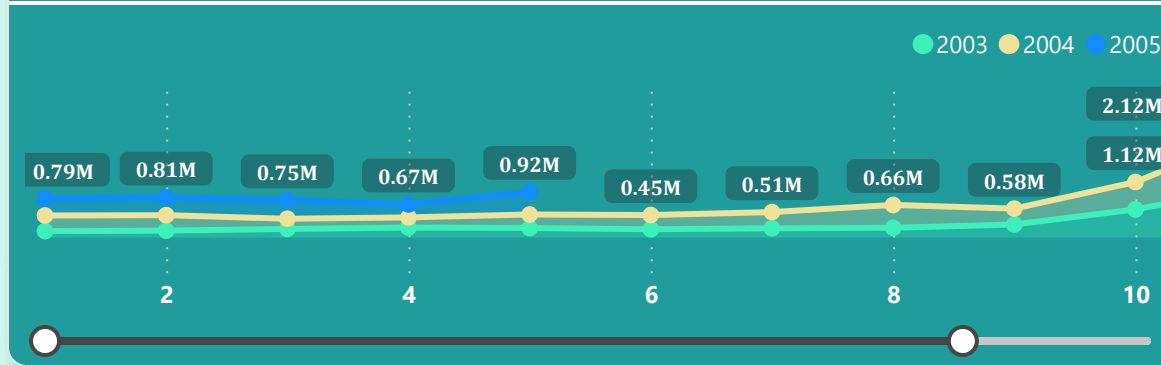

SALES DATA ANALYSIS

2004	2003
	2005

TOTAL SALES
10.03M

TOTAL QUANTITY
99K

TOTAL PROFIT
1.74M

SALES BY MONTH