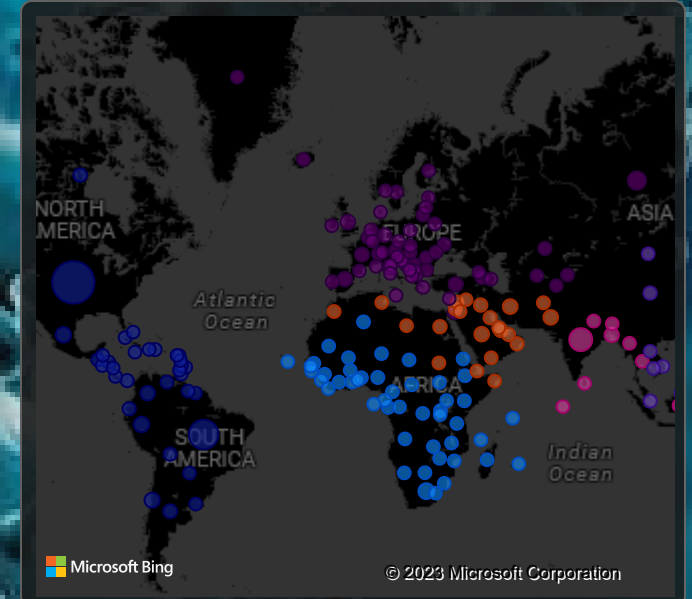

NEW CASES

COVID CASES OF EACH REGION

CASES IN 1 WEEK

COVID CASES OF EVERY COUNTRY

ROAD ACCIDENT DATA ANALYSIS

2021
164K

2022
144K

Rural