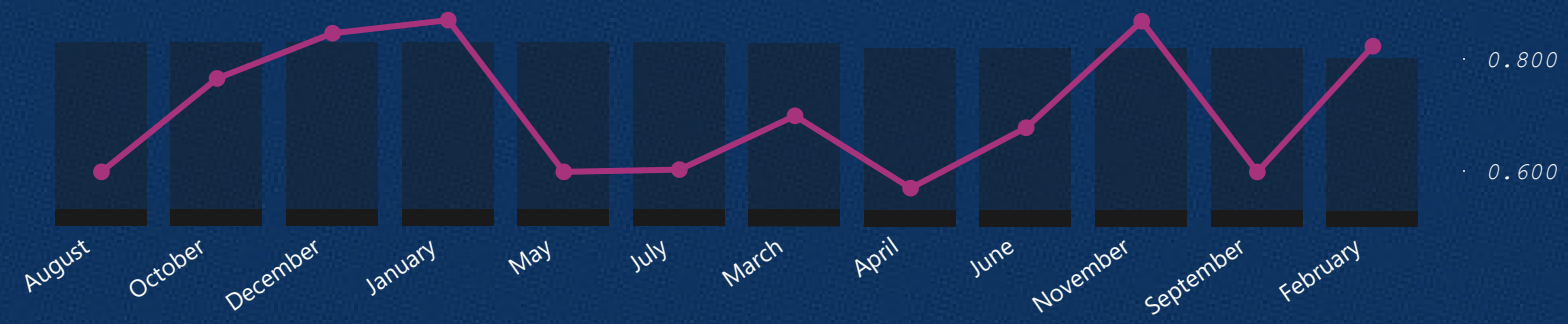

Monthly Average Humidity