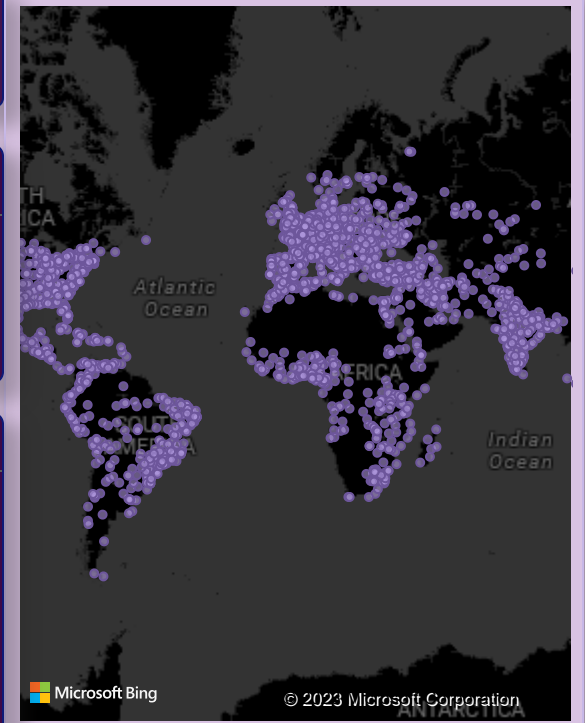

GLOBAL SUPERSTORE

SALES

12.6M

PROFIT

1.5M

QUANTITY

178K

AVERAGE DAYS