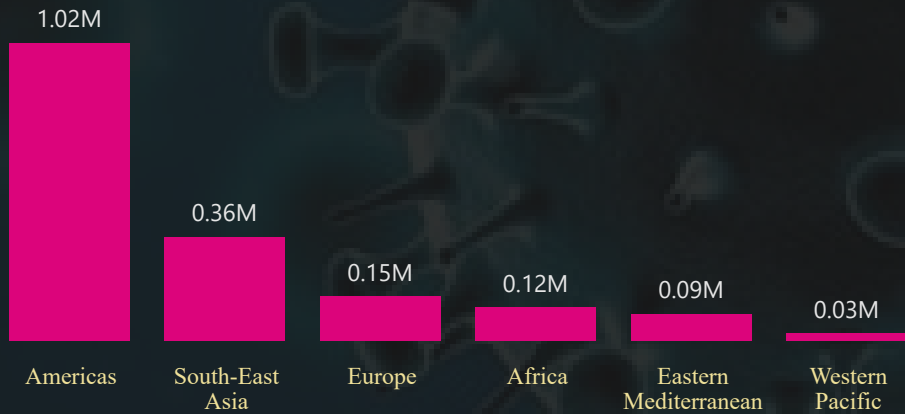

CASES IN 1 WEEK