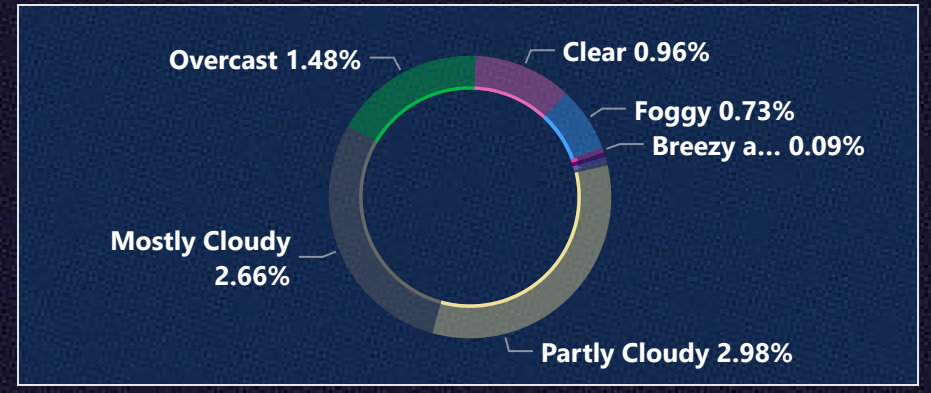

WEATHER DATA ANALYSIS

AVERAGE WIND SPEED

11.51

AVERAGE VISIBILITY

10.00

AVERAGE PRESSURE

1.00K

AVERAGE HUMIDITY

0.71