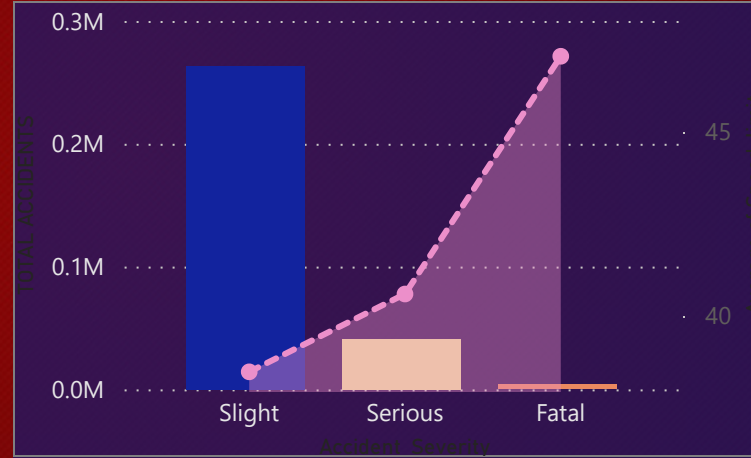

NEW CASES

COVID CASES OF EACH REGION

CASES IN 1 WEEK

COVID CASES OF EVERY COUNTRY

ROAD ACCIDENT DATA ANALYSIS

2021
164K

2022
144K

Rural

Urban

ACCIDENT REPORTED
308K

AVERAGE SPEED
38.87

Police_Force	Sum of CT
Devon and Cornwall	8804
Greater Manchester	11954
Hampshire	9492
Kent	9995
Lancashire	9143
Metropolitan Police	46789
Sussex	8548
Thames Valley	11483
West Midlands	13509
West Yorkshire	12016

SPOTIFY DATA ANALYSIS

NUMBER OF ARTISTS
50K

TOTAL NUMBER OF GENRES
5M

NUMBER OF DISTINCT GENRES
24K

TOTAL DURATION

NUMBER OF STREAMS

TOP 10 ARTISTS-SONGS COUNT

TOP 10 GENRES