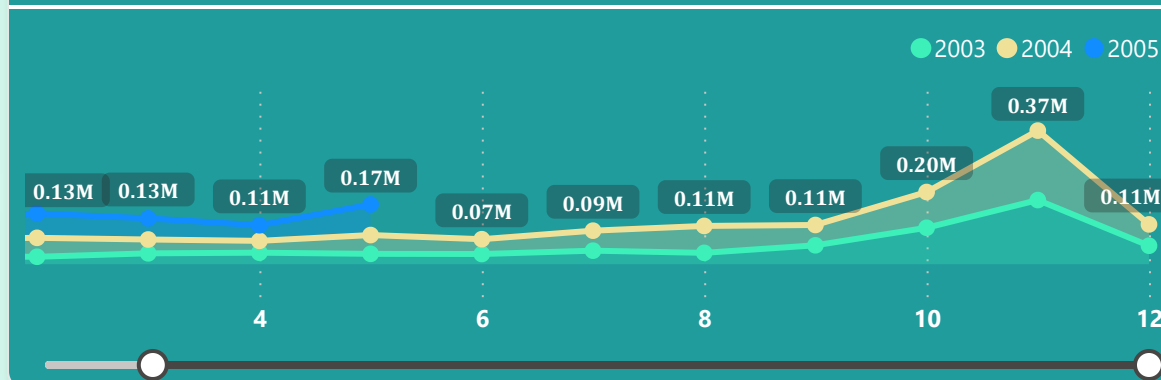

PROFIT BY MONTH