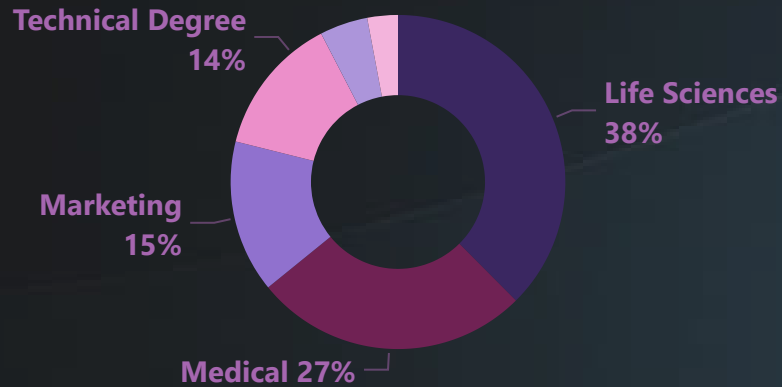

16.12%

AVG AGE

37

AVG SALARY

6.50K

AVG YEARS

7.01

ATTRITION BY EDUCATION

ATTRITION BY AGE

Male

Female

JobRole	1	2	3	4	Total
Healthcare Representative	2	2	1	4	9
Human Resources	5	2	3	2	12
Laboratory Technician	20	8	21	13	62
Manager	1	2	1	1	5
Manufacturing Director	2	2	4	2	10
Research Director	0	1	1	0	2
Research Scientist	13	10	15	9	47
Sales Executive	16	9	18	14	57
Sales Representative	7	10	9	7	33
Total	66	46	73	52	237