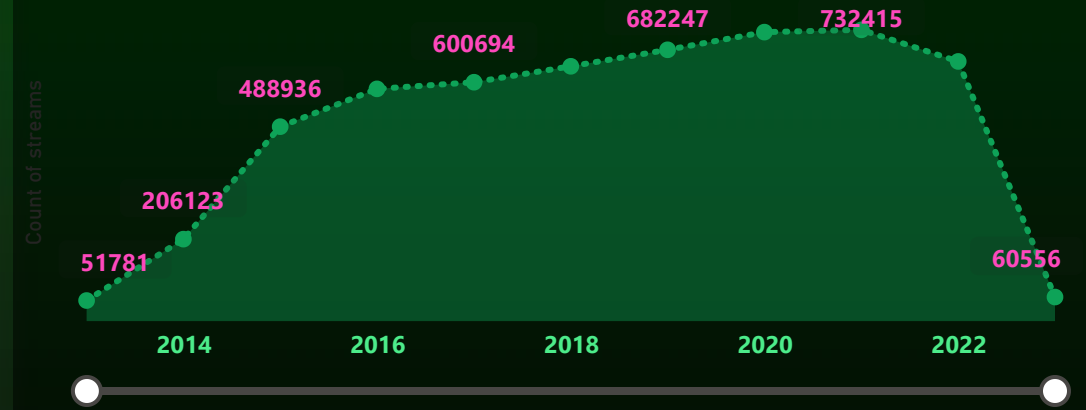

Urban

ACCIDENT REPORTED
308K

AVERAGE SPEED
38.87

Police_Force	Sum of CT
Devon and Cornwall	8804
Greater Manchester	11954
Hampshire	9492
Kent	9995
Lancashire	9143
Metropolitan Police	46789
Sussex	8548
Thames Valley	11483
West Midlands	13509
West Yorkshire	12016

SPOTIFY DATA ANALYSIS

NUMBER OF ARTISTS
50K

TOTAL NUMBER OF GENRES
5M

NUMBER OF DISTINCT GENRES
24K

TOTAL DURATION

NUMBER OF STREAMS

TOP 10 ARTISTS-SONGS COUNT

TOP 10 GENRES

TOTAL STREAMS

ARTISTS

NUMBER OF ARTISTS

1.13M

FOLLOWERS

11.88bn

TOTAL NUMBER OF GENRES

49.15K

TOP ARTISTS WITH FOLLOWERS

TOP GENRES

POPULARITY

TRACKS

NUMBER OF ARTISTS

113.87K

NUMBER OF SONGS

435K