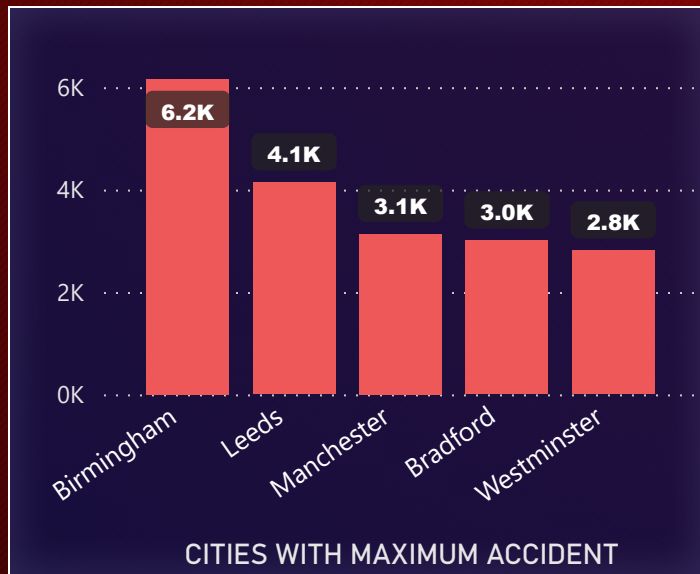

COVID-19 DATA ANALYSIS

CONFIRMED CASES
16M

RECOVERED
9M

DEATHS
654K

ACTIVE CASES
6M

DEATH RATE %
3.02

RECOVERY RATE %
64.82

WHO REGIONS

NEW CASES

COVID CASES OF EACH REGION

CASES IN 1 WEEK

COVID CASES OF EVERY COUNTRY

ROAD ACCIDENT DATA ANALYSIS

2021
164K

2022
144K

Rural

Urban

ACCIDENT REPORTED
308K

AVERAGE SPEED
38.87

Police_Force	Sum of CT
Devon and Cornwall	8804
Greater Manchester	11954
Hampshire	9492
Kent	9995
Lancashire	9143
Metropolitan Police	46789
Sussex	8548
Thames Valley	11483
West Midlands	13509
West Yorkshire	12016

SPOTIFY DATA ANALYSIS

NUMBER OF ARTISTS
50K

TOTAL NUMBER OF GENRES
5M

NUMBER OF DISTINCT GENRES
24K

TOTAL DURATION

NUMBER OF STREAMS

TOP 10 ARTISTS-SONGS COUNT

TOP 10 GENRES