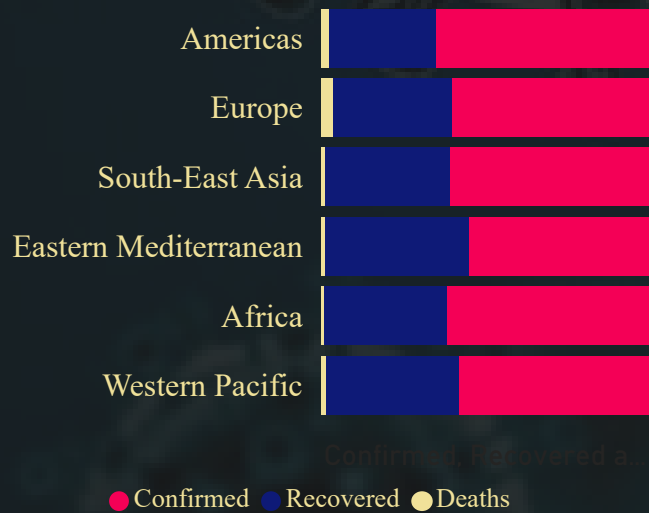

COVID-19 DATA ANALYSIS

CONFIRMED CASES
16M

RECOVERED
9M

DEATHS
654K

ACTIVE CASES
6M

DEATH RATE %
3.02

RECOVERY RATE %
64.82

WHO REGIONS

NEW CASES

COVID CASES OF EACH REGION

CASES IN 1 WEEK

COVID CASES OF EVERY COUNTRY

ROAD ACCIDENT DATA ANALYSIS

2021
164K

2022
144K

Rural