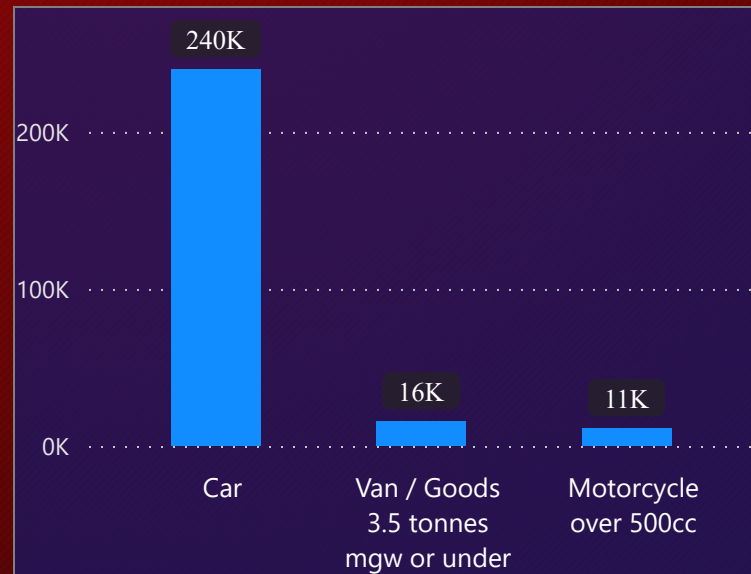

Police_Force	Sum of CT
Devon and Cornwall	8804
Greater Manchester	11954
Hampshire	9492
Kent	9995
Lancashire	9143
Metropolitan Police	46789
Sussex	8548
Thames Valley	11483
West Midlands	13509
West Yorkshire	12016