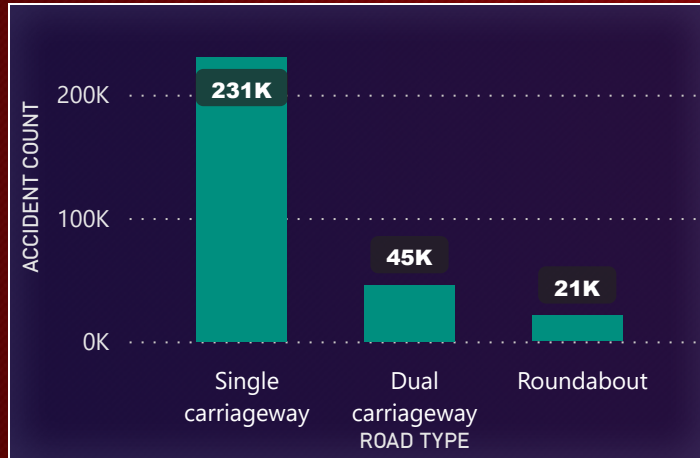

NEW CASES

COVID CASES OF EACH REGION

CASES IN 1 WEEK

COVID CASES OF EVERY COUNTRY

ROAD ACCIDENT DATA ANALYSIS

2021
164K

2022
144K

Rural

Urban

ACCIDENT REPORTED
308K

AVERAGE SPEED
38.87

Police_Force	Sum of CT
Devon and Cornwall	8804
Greater Manchester	11954
Hampshire	9492
Kent	9995
Lancashire	9143
Metropolitan Police	46789
Sussex	8548
Thames Valley	11483
West Midlands	13509
West Yorkshire	12016